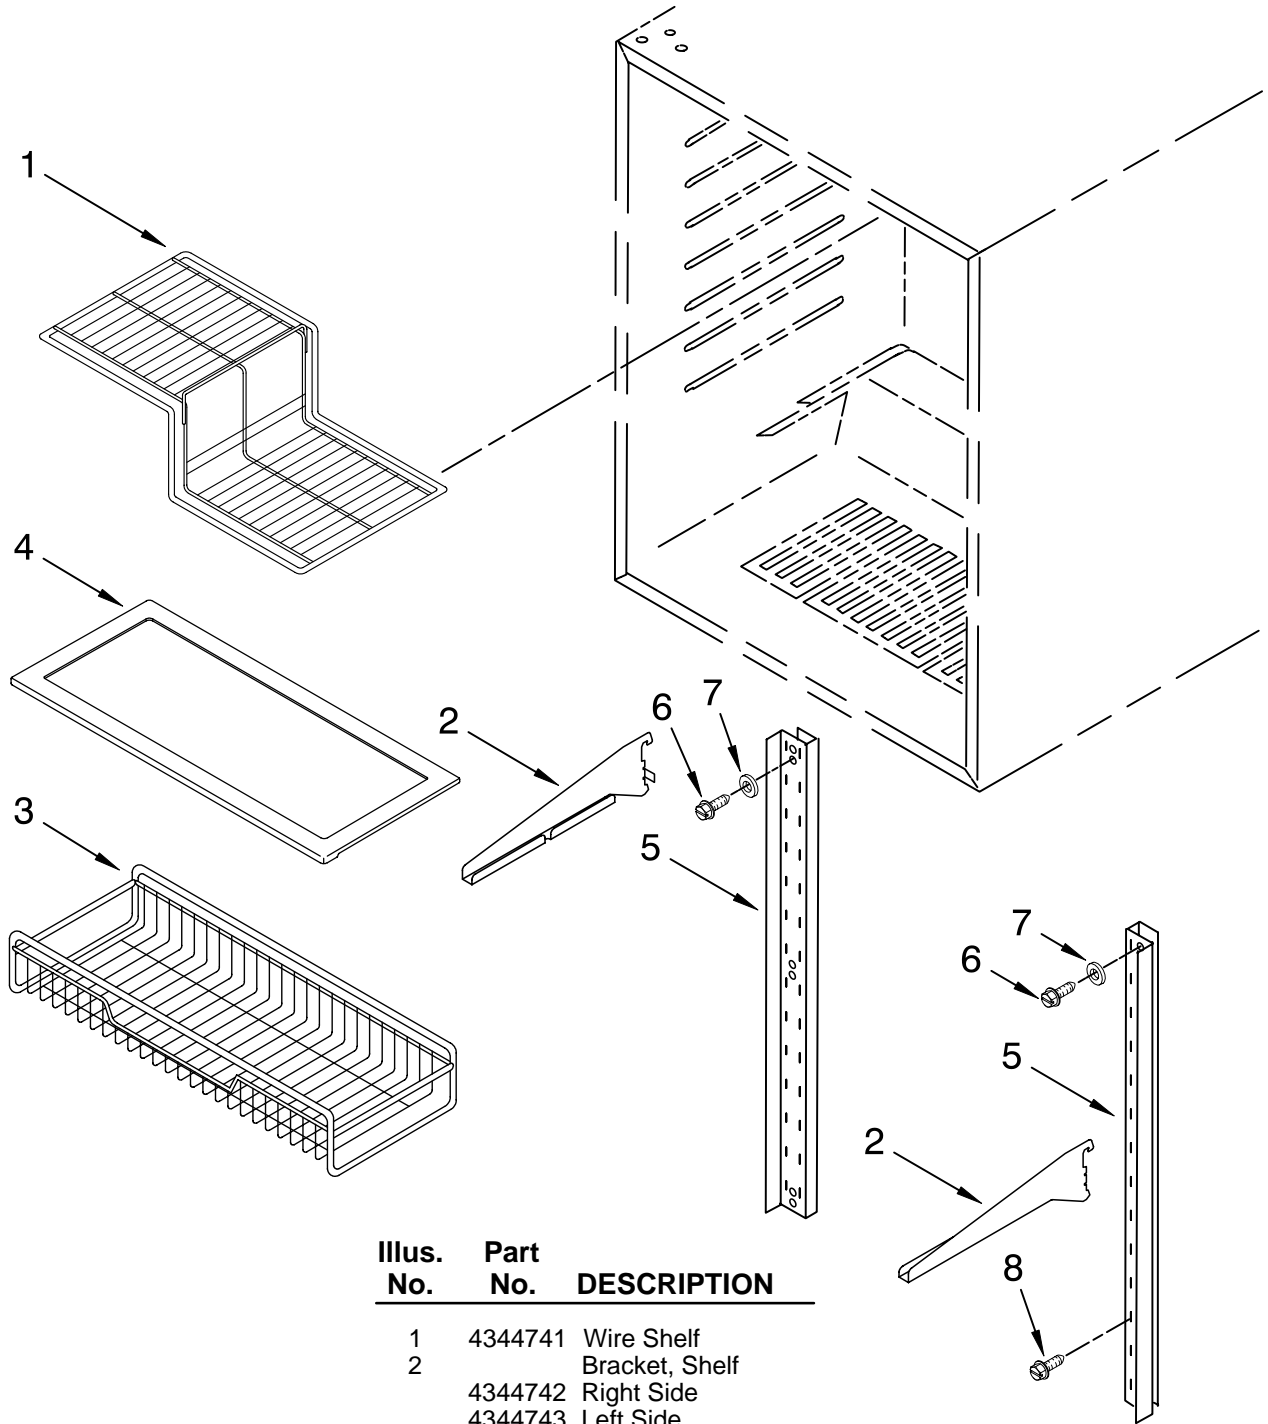

For Models: KU024LSBX01

(Black)

FOR ORDERING INFORMATION REFER TO PARTS PRICE LIST

CABINET PARTS

For Models: KURO24LSBX01

(Black)

Illus. No.	Part No.	DESCRIPTION	Illus. No.	Part No.	DESCRIPTION	Illus. No.	Part No.	DESCRIPTION
1		Literature Parts	12		Frame, Side	25	4344822	Harness, Wire
	4344903	Energy Guide		4344789	Left Side	26	4344827	Screw
	2300275	Use & Care Guide		4344790	Right Side	27	4344792	Thermal Fuse
	4344902	Wiring Diagram	13	4344771	Bracket, Grille	28	4344793	Screw
2		Cabinet (Not A Service Part)	14	4344876	Evaporator Fan Assembly	29	4344791	Screw
3	4344739	Lens, Light	15	4344766	Thermostat	30	4344783	Fan Blade
4	4344740	Bulb, Light	16	4344768	Knob, Thermostat	31	4344878	Screw
5	4344746	Heater, Defrost	17	4344767	Switch, Plunger	32	4344865	Evaporator Fan Motor
6	4344747	Heat Shield	18	4344826	Screw	33	4344877	Harness, Wire
7	4344761	Grille	19	4344797	Screw	34	4344832	Screw, Ground
8	4344762	Plate, Bottom	20	4344819	Clip, Grille	35	4344778	Grommet, Fan Motor
9	4344763	Foot, Leveling	21	4344825	Screw	36	4344899	Bracket, Motor
10	4344764	Brace, Support	22	4344823	Seal	37		Evaporator (Not Serviced)
11	4344765	Control Box	23		Frame, Support			
				4344821	Right			
				4344820	Left			
			24	4344824	Clip, Harness			

FOR ORDERING INFORMATION REFER TO PARTS PRICE LIST

SHELF PARTS

For Models: KU024LSBX01
(Black)

Illus. No.	Part No.	DESCRIPTION
1	4344741	Wire Shelf
2	4344742	Bracket, Shelf
	4344743	Right Side
	4344743	Left Side
3	4344744	Basket, Crisper
4	4344745	Shelf, Crisper
5	4344748	Ladder, Shelf
	4344748	Left Side
	4344749	Right Side
6	4344794	Screw
7	4344795	Washer
8	W10162986	Screw-W/Washer

FOR ORDERING INFORMATION REFER TO PARTS PRICE LIST

DOOR PARTS

For Models: KURO24LSBX01

Illus. No.	Part No.	DESCRIPTION
1	4344807	Door Assembly (Includes Gasket)
2	4344751	Beverage Holder
3	4344752	Door Bin
4	4344787	Hinge, Bottom
5	4344754	Hinge, Top
6	4344804	Spacer, Top Hinge
7	4344798	Spacer, Bottom Hinge
8	4344757	Actuator, Switch